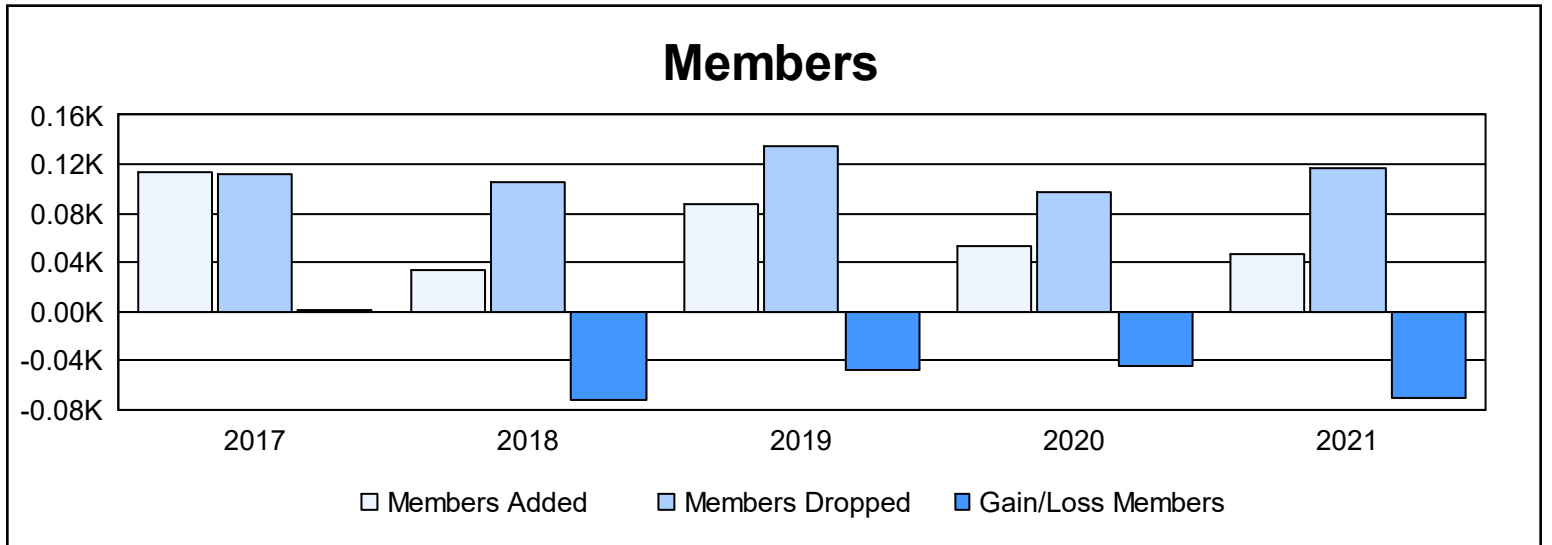

Year	New Clubs	Dropped Clubs	Gain/ Loss Clubs	New Members	Charter Members	Reinstate Members	Transfer Members	Total Member Added	Total Members Dropped	Gain/ Loss Members
2016-2017	0	0	0	86	4	0	23	113	112	1
2017-2018	0	1	-1	27	0	1	5	33	105	-72
2018-2019	0	1	-1	60	1	2	25	88	135	-47
2019-2020	0	1	-1	20	5	10	18	53	97	-44
2020-2021	0	1	-1	30	1	1	14	46	116	-70
<b>Average</b>	<b>0</b>	<b>1</b>	<b>-1</b>	<b>45</b>	<b>2</b>	<b>3</b>	<b>17</b>	<b>67</b>	<b>113</b>	<b>-46</b>

### Membership Composition June 2021 Cumulative