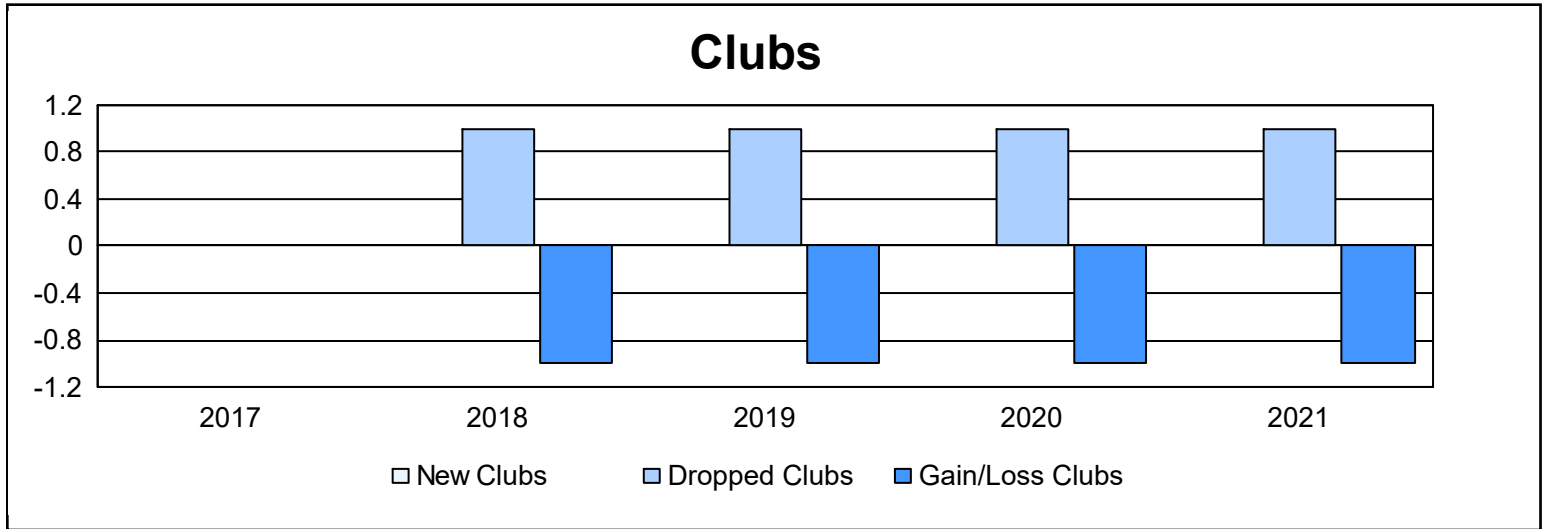

Year	New Clubs	Dropped Clubs	Gain/ Loss Clubs	New Members	Charter Members	Reinstate Members	Transfer Members	Total Member Added	Total Members Dropped	Gain/ Loss Members
2016-2017	0	0	0	86	4	0	23	113	112	1
2017-2018	0	1	-1	27	0	1	5	33	105	-72
2018-2019	0	1	-1	60	1	2	25	88	135	-47
2019-2020	0	1	-1	20	5	10	18	53	97	-44
2020-2021	0	1	-1	30	1	1	14	46	116	-70
<b>Average</b>	<b>0</b>	<b>1</b>	<b>-1</b>	<b>45</b>	<b>2</b>	<b>3</b>	<b>17</b>	<b>67</b>	<b>113</b>	<b>-46</b>

### Membership Composition June 2021 Cumulative