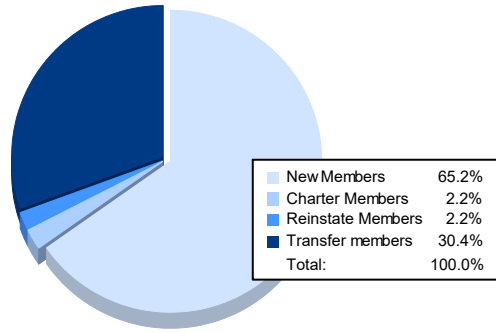

Year	New Clubs	Dropped Clubs	Gain/ Loss Clubs	New Members	Charter Members	Reinstate Members	Transfer Members	Total Member Added	Total Members Dropped	Gain/ Loss Members
2016-2017	0	0	0	86	4	0	23	113	112	1
2017-2018	0	1	-1	27	0	1	5	33	105	-72
2018-2019	0	1	-1	60	1	2	25	88	135	-47
2019-2020	0	1	-1	20	5	10	18	53	97	-44
2020-2021	0	1	-1	30	1	1	14	46	116	-70
<b>Average</b>	<b>0</b>	<b>1</b>	<b>-1</b>	<b>45</b>	<b>2</b>	<b>3</b>	<b>17</b>	<b>67</b>	<b>113</b>	<b>-46</b>

### Membership Composition June 2021 Cumulative